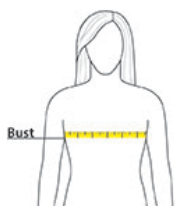

Body Length at Back: Measured from high point shoulder to finished hem at back.

Bust: Measured across the chest one inch below armhole when laid flat.

Sleeve Length from Center Back: Measure from Center Back neck to shoulder point to sleeve hem.

SIZE CHARTS

	S	M	L	XL	2XL
Size	4/6	8/10	12/14	16/18	20/22
Bust	33-35	36-38	39-41	42-44	45-48

SPEC SHEET + MEASUREMENTS

The North Face® Women's Glacier Full-Zip Fleece Jacket.
NF0A7V4K

HOW TO MEASURE

BUST

Measure under the arm and around the fullest part of the bust with arms down, keeping tape horizontal.